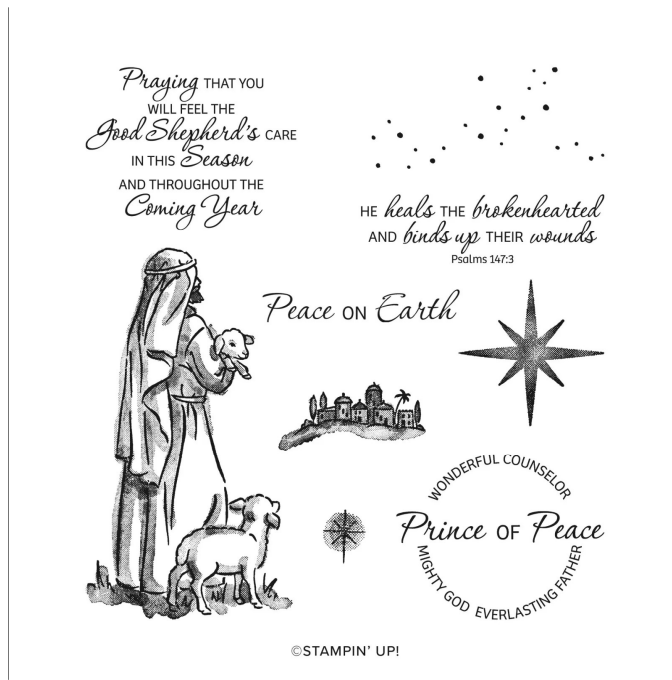

#Holidays

Shepherd's Care Stamp Set

#SUStamps

Shepherd's Care Stamp Set

#SUStamps #Cling

Set of 9 cling stamps
 Online Exclusive
 Shepherd's Care Stamp Set 164300

Insert created by Bev Adams, BevAdams.com, BevAdams@verizon.net. All Images © Stampin' Up!

Online
 Exclus

Standard case

6" x 8" cases.

6" case
 Standard case
 8" case
 9" case
 6" wide

Wide
 Standard
 Envelope

Standard
 Envelope

Color	Embellish.	Dies	Paper	Kits/stamp s	Tools	Folders	Adhesives
Annual Catalog	Online Exclusives	Special Release	Kits	Mini Catalog			